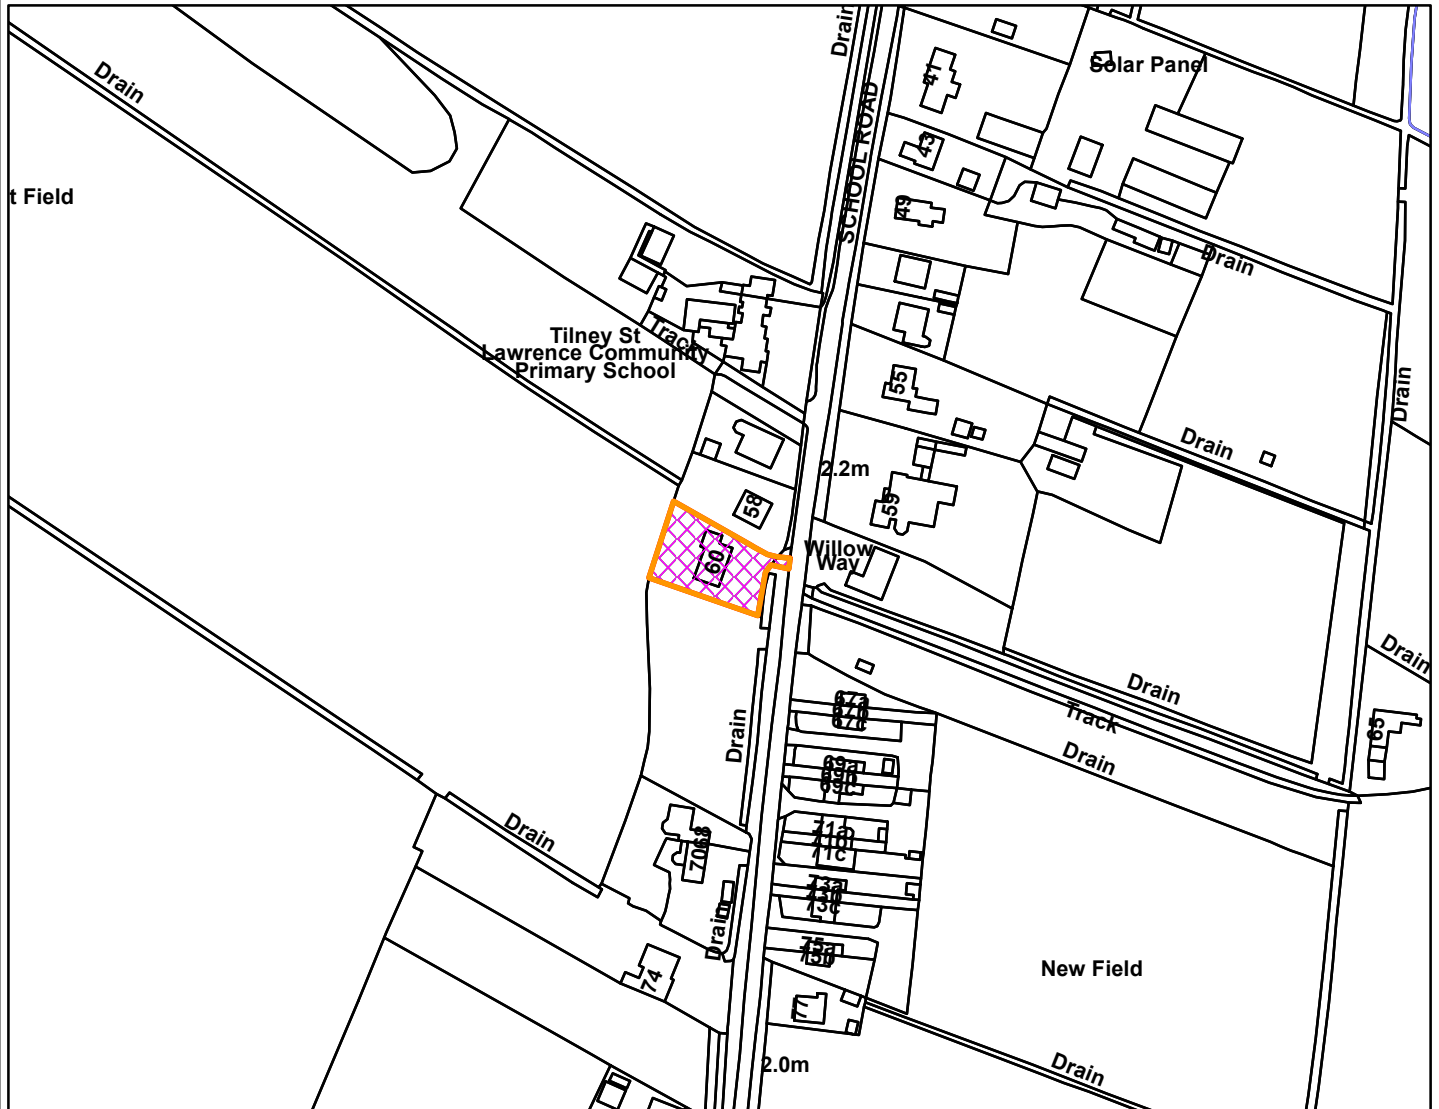

60 School Road Tilney St Lawrence King's Lynn PE34 4QZ

**Legend**

[Empty legend box]

**Scale:** 1:2,500

Reproduced from the Ordnance Survey map with permission of the Controller of His Majesty's Stationery Office © Crown Copyright 2023.

Unauthorised reproduction infringes Crown Copyright and may lead to prosecution or civil proceedings.

Organisation	BCKLWN
Department	Department
Comments	
Date	14/08/2024
MSA Number	0100024314